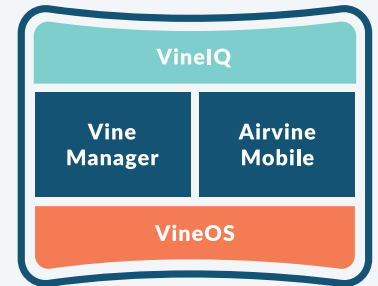

ANY BUILDING • ANY FLOORPLAN

ANYWHERE

PRODUCT - VINESUITE™

Introducing VineSuite™

Revolutionizing Pervasive Connectivity & Network Management

Overview

VineSuite is an advanced suite of tools designed to enhance and simplify the management and optimization of Arvine “Wave” Solutions. Developed by Airvine, VineSuite integrates seamlessly with existing network management systems, providing robust solutions for network monitoring, configuration, and optimization.

VineSuite

VineManager

Comprehensive Web-Based Interface

Vine Manager is a user-friendly web interface that provides comprehensive tools for configuring, monitoring, and managing the network.

Key Functionality

AirvineMobile

Smartphone App for Network Management

Airvine Mobile brings the power of network management to your smartphone. This app is designed for configuring and for small networks, managing the Wave network.