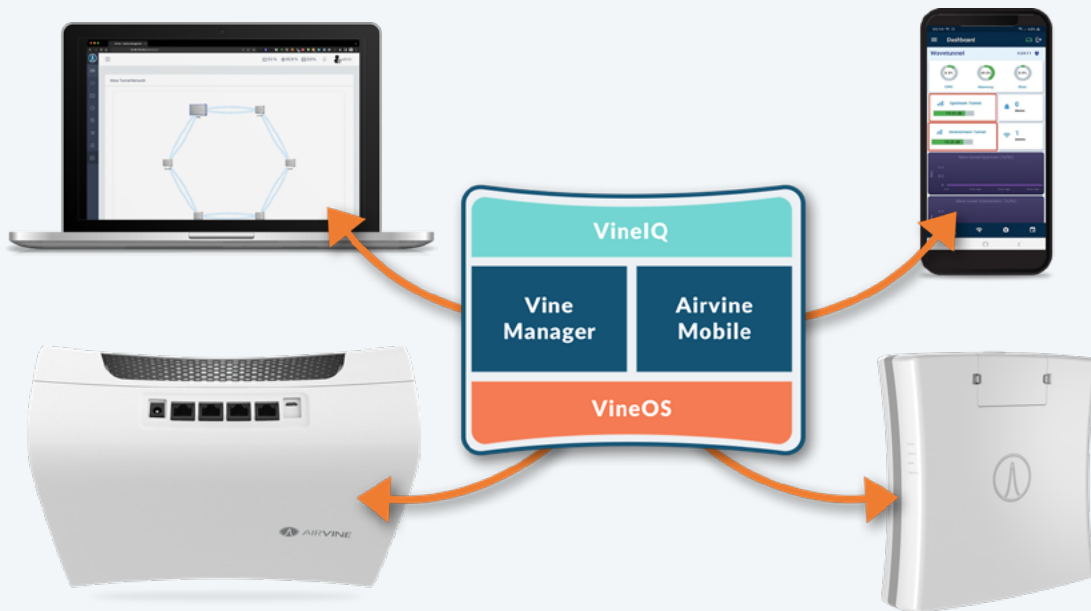

Key Features

- Automatically connects WaveTunnel nodes, simplifying the setup process.
- Supports ring topologies with automatic re-routing in the event of a failure, ensuring uninterrupted connectivity.
- Provides network security and basic QoS.

VinelQ

Intelligent Network Optimization

VinelQ is an intelligent agent developed by Airvine, specifically designed to monitor Airvine “Wave” wireless backbones from the cloud.

Key Features

- Continuously tracks network performance and identifies potential issues before they affect users.
- Adjusts network settings dynamically to ensure optimal performance and reliability.
- Detects and rectifies network failures by rerouting traffic and maintaining seamless connectivity.
- Monitors network traffic for security threats.
- Recommends new additions of WaveTunnel or WaveCore devices to the network to address increasing traffic loads or application requirements.
- VinelQ is to be available in 2025.

Discover how VineSuite can transform your network management experience.

For more information, visit our website at www.airvine.com or contact us at info@airvine.com.

Summary

Wireless technologies continue to evolve, enabling new use cases and applications. Airvine is introducing the next generation of indoor wireless with the “Wave” products, powered by VineSuite. The VineSuite modules are the foundation of these products revolutionizing network infrastructure with its innovative approach to creating pervasive connectivity.